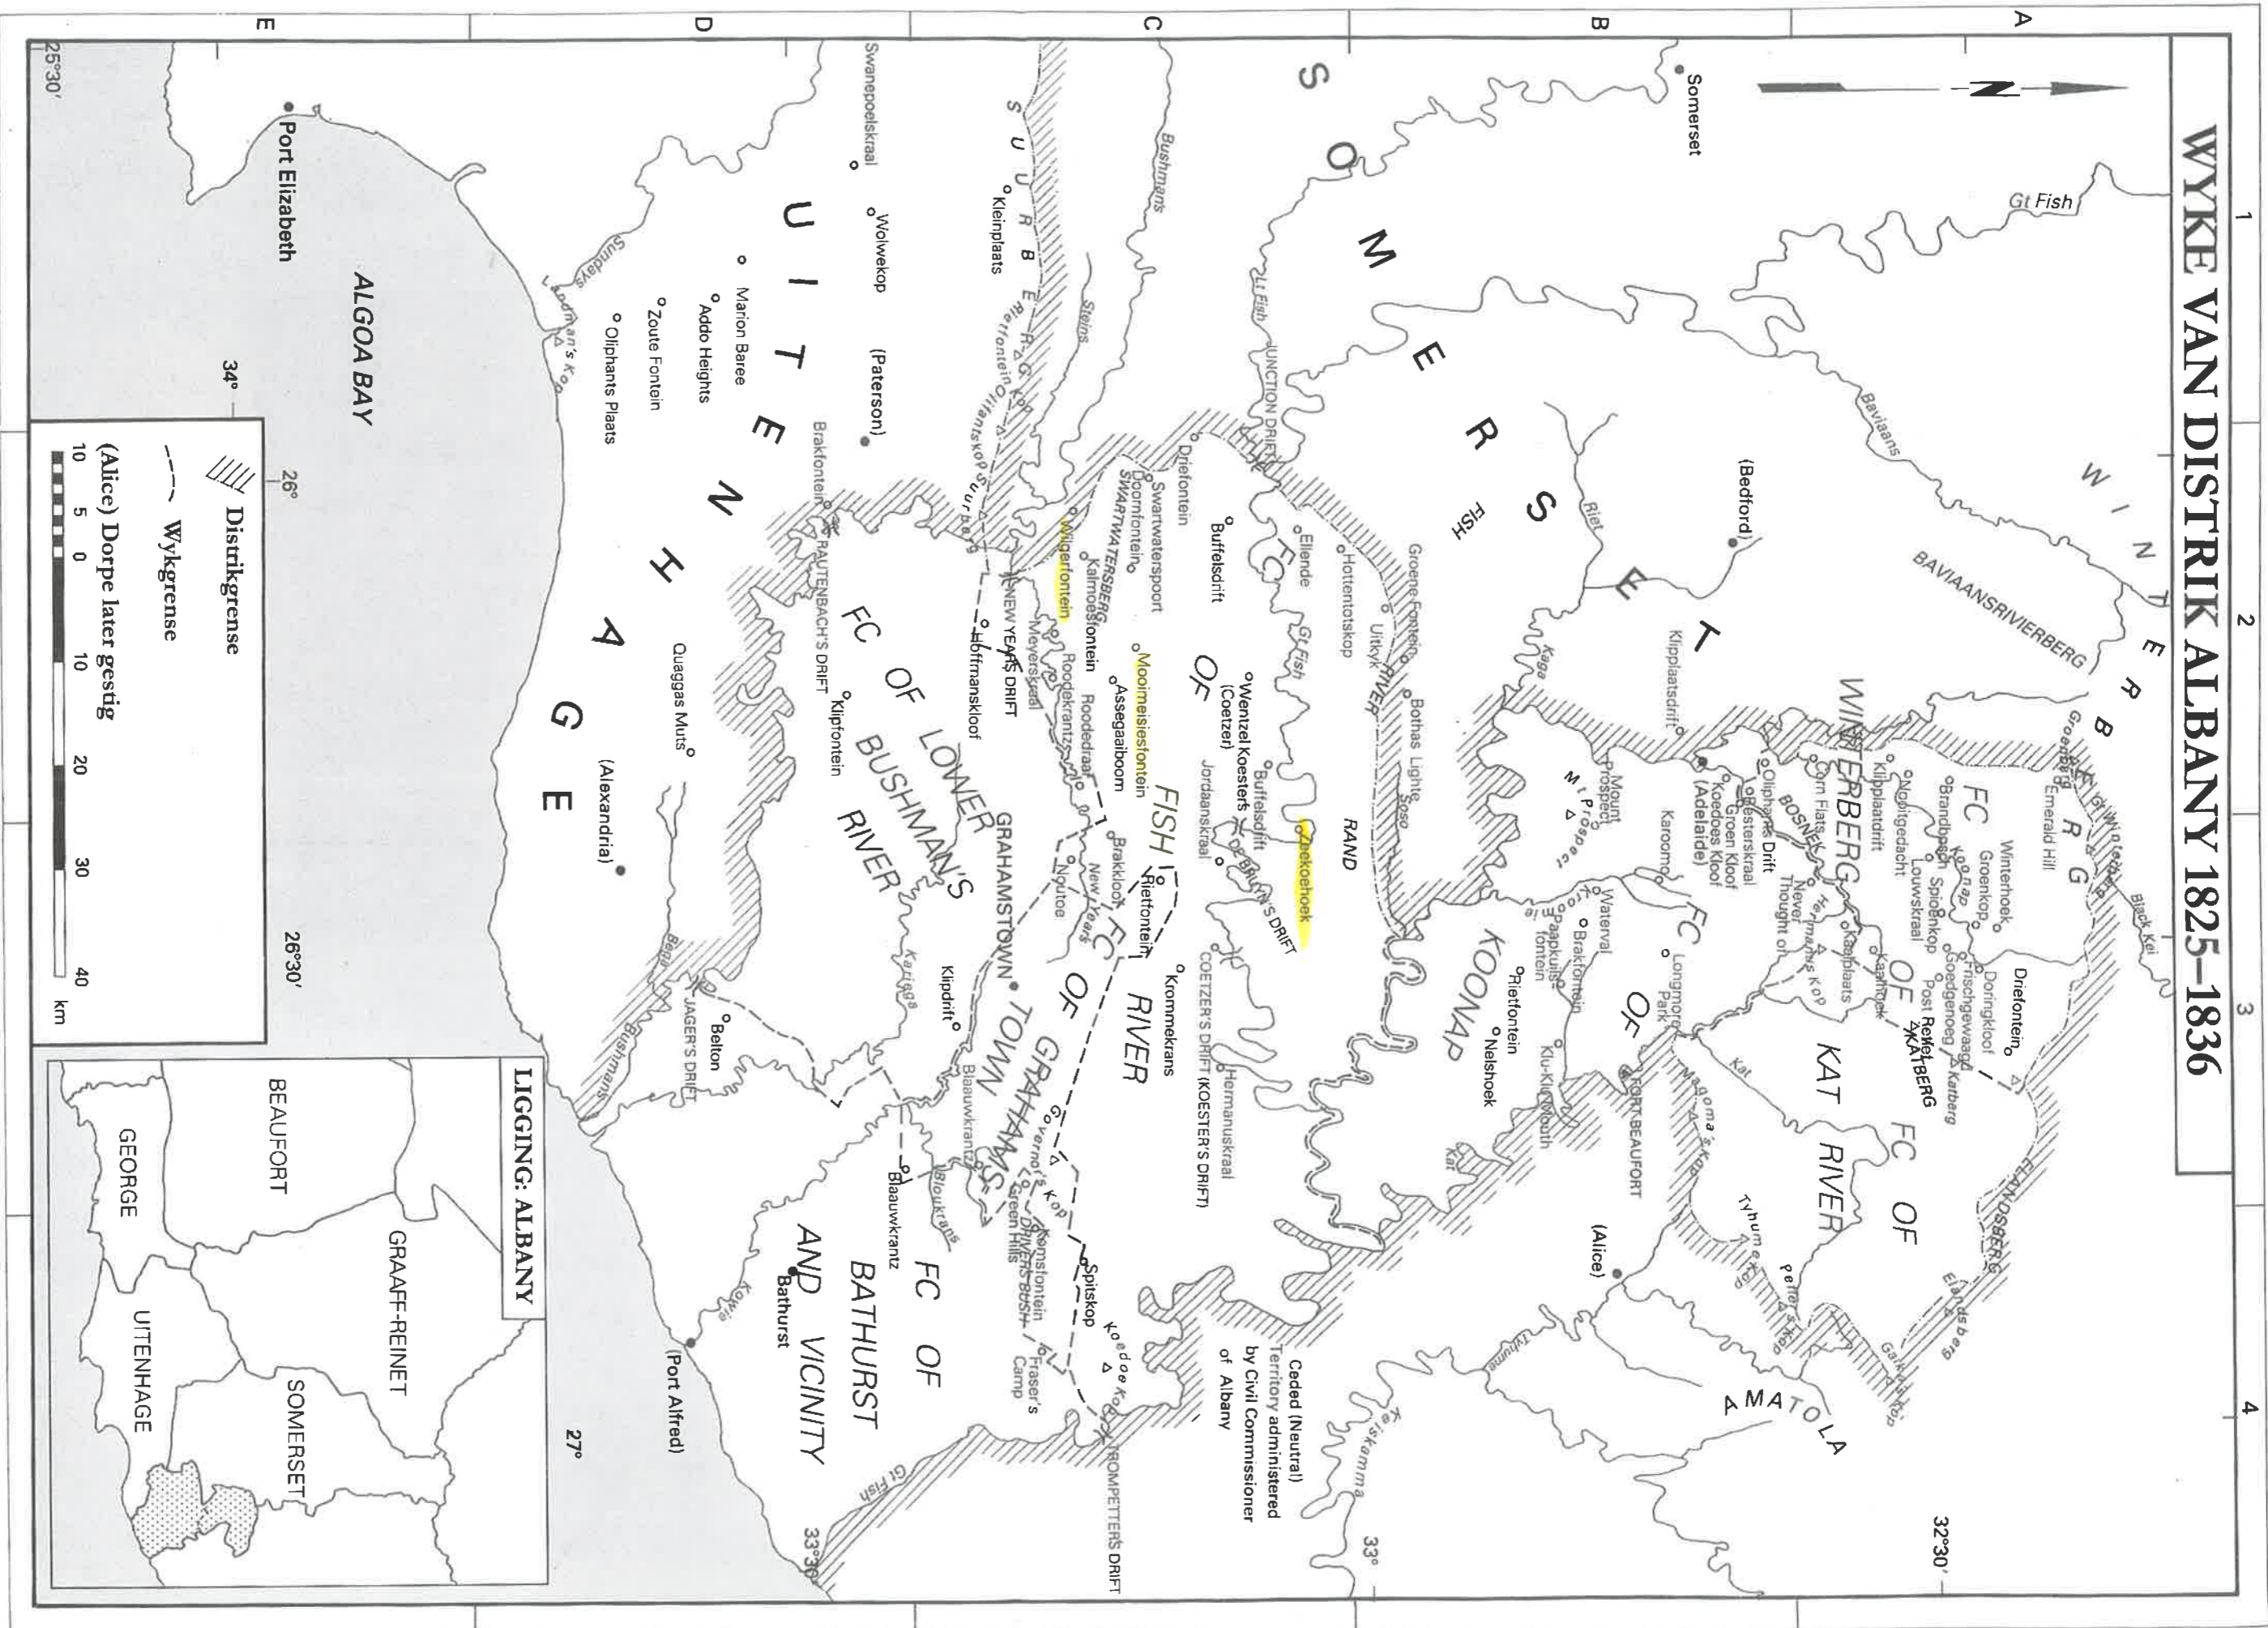

# WYKE VAN DISTRIK ALBANY 1825-1836

**Distrikgrense** (Hatched line symbol)

**Wykgrense** (Dashed line symbol)

**(Alice) Dorpe later gestig**

Scale: 10 5 0 10 20 30 40 km

**LIGGING: ALBANY**

BEAUFORT

GRAAFF-REINET

SOMERSET

GEORGE

UTENHAGE

BATHURST AND VICINITY